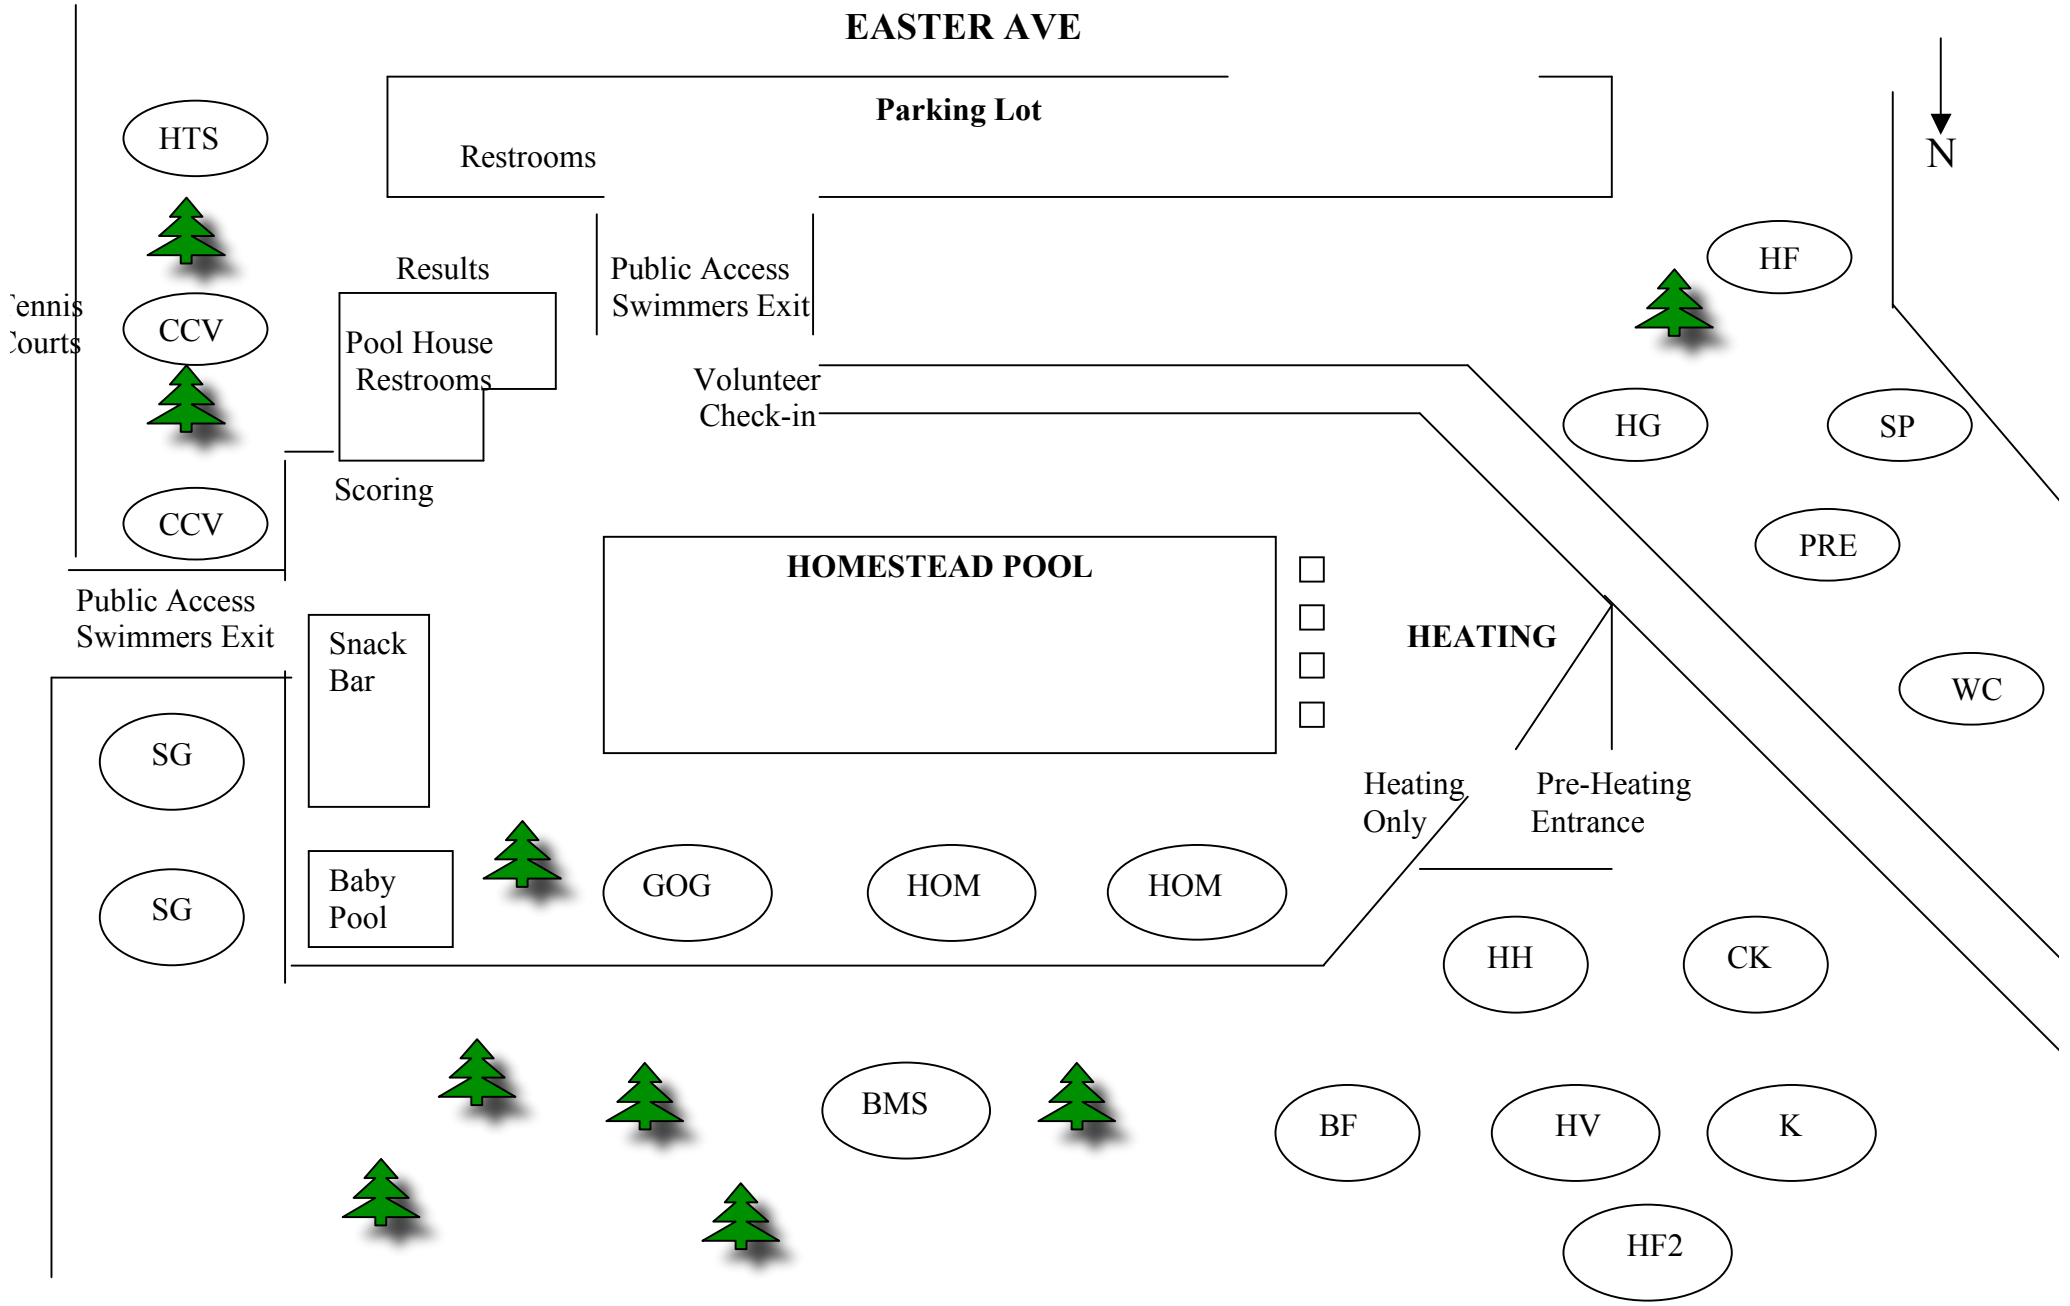

EASTER AVE

Parking Lot

Tennis Courts

HTS

CCV

CCV

Public Access Swimmers Exit

SG

SG

Snack Bar

Baby Pool

HOMESTEAD POOL

Restrooms

Results

Pool House Restrooms

Scoring

Public Access Swimmers Exit

Volunteer Check-in

HEATING

Heating Only

Pre-Heating Entrance

GOG

HOM

HOM